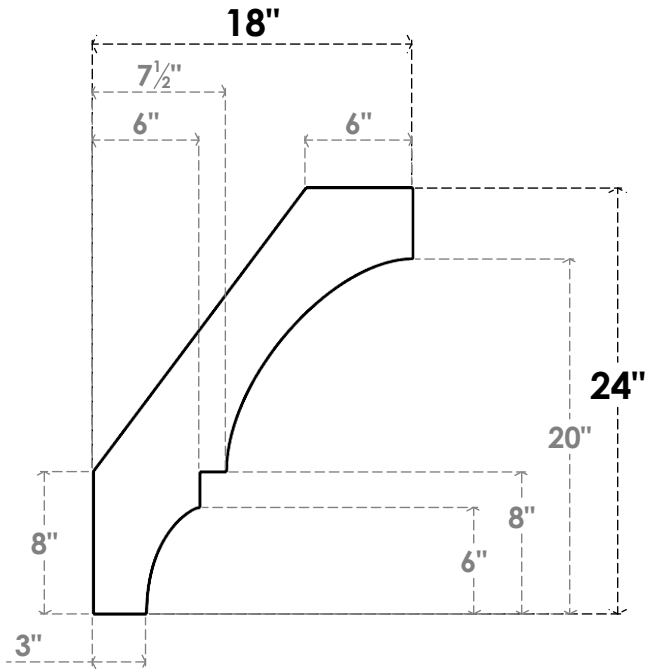

ITEM NUMBER: BRCPC035X18000X24000BOA

3 1/2"W X 18"D X 24"H BALBOA ARCHITECTURAL GRADE PVC CLOSED KNEE BRACE

SIDE PROFILE

FRONT PROFILE

ISOMETRIC

EKENA MILLWORK
 2300 WEST MAIN ST.
 CLARKSVILLE, TX 75426
 TOLL FREE: 866-607-0453
 WWW.EKENAMILLWORK.COM