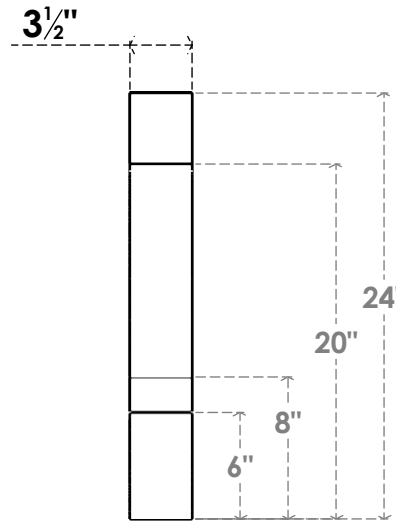

ITEM NUMBER: BRCPC035X18000X24000BOA

3 1/2"W X 18"D X 24"H BALBOA ARCHITECTURAL GRADE PVC CLOSED KNEE BRACE

SIDE PROFILE

FRONT PROFILE

ISOMETRIC

EKENA MILLWORK
 2300 WEST MAIN ST.
 CLARKSVILLE, TX 75426
 TOLL FREE: 866-607-0453
 WWW.EKENAMILLWORK.COM